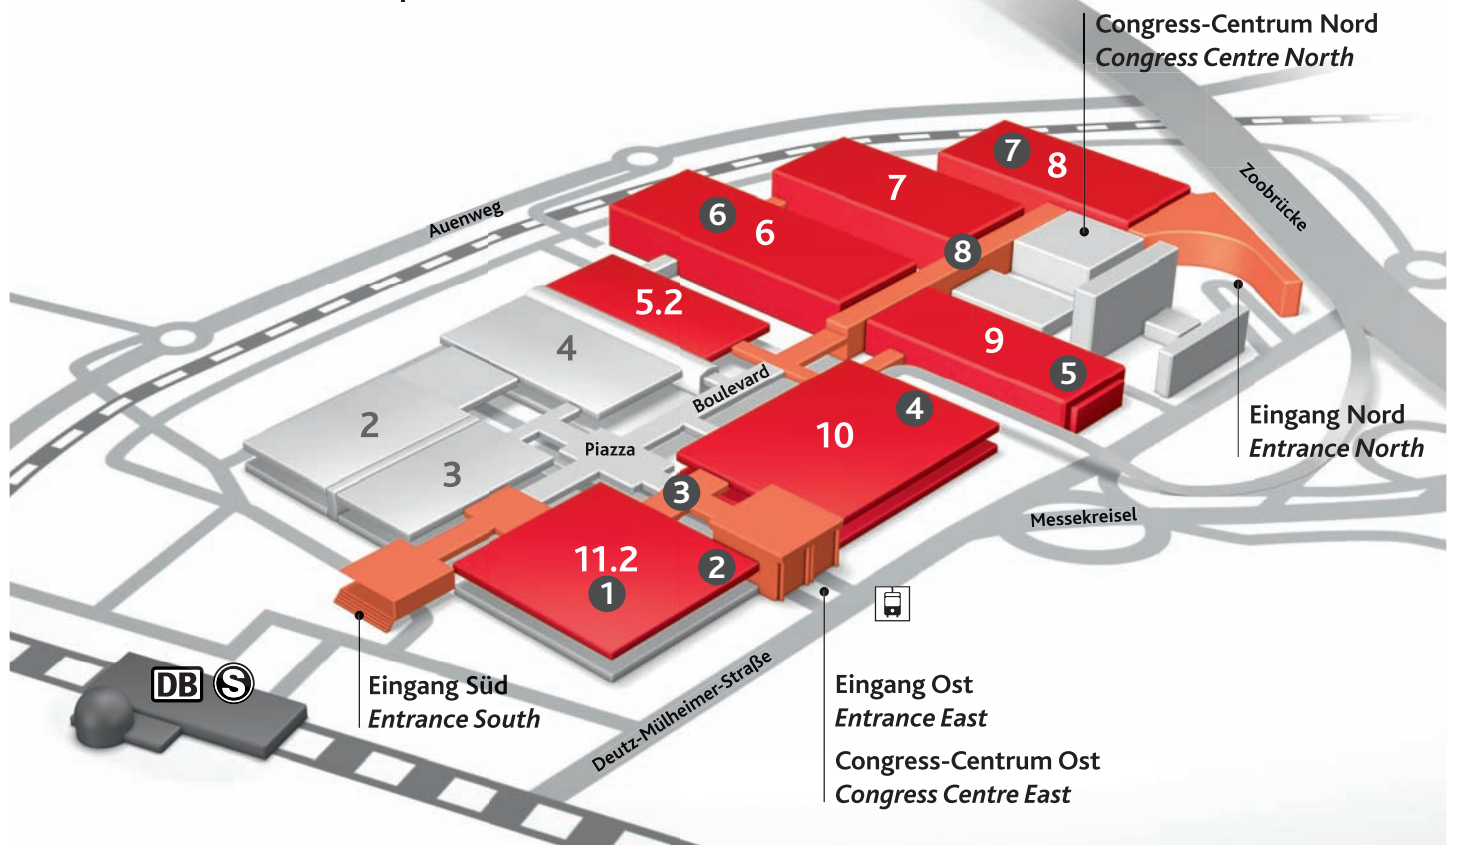

ARBEIT NEU DENKEN | NEW VISIONS OF WORK KÖLN | COLOGNE, 25.–29.10.2016

HALLENBELEGUNG | HALL ALLOCATION

① Competence Centre RE / WORK
Halle / Hall 11.2 | E-031/F-030
und/and F-031/ G-030

② Speakers' Corner
Halle / Hall 11.2 | J-002

③ Design Meets Movement
in Creative Outdoor Solutions
(Passage 10/11)

④ Architektenlounge / Architects lounge
Halle / Hall 10.2 | K-069/L-068

⑤ Smart Working Space
Halle / Hall 9 | B-010

⑥ Trendforum / Trend Forum
Halle / Hall 6 | B-029

⑦ Innovation of Interior
Halle / Hall 8 | B-010

⑧ ORGATEC Boulevard
„Creativity works“